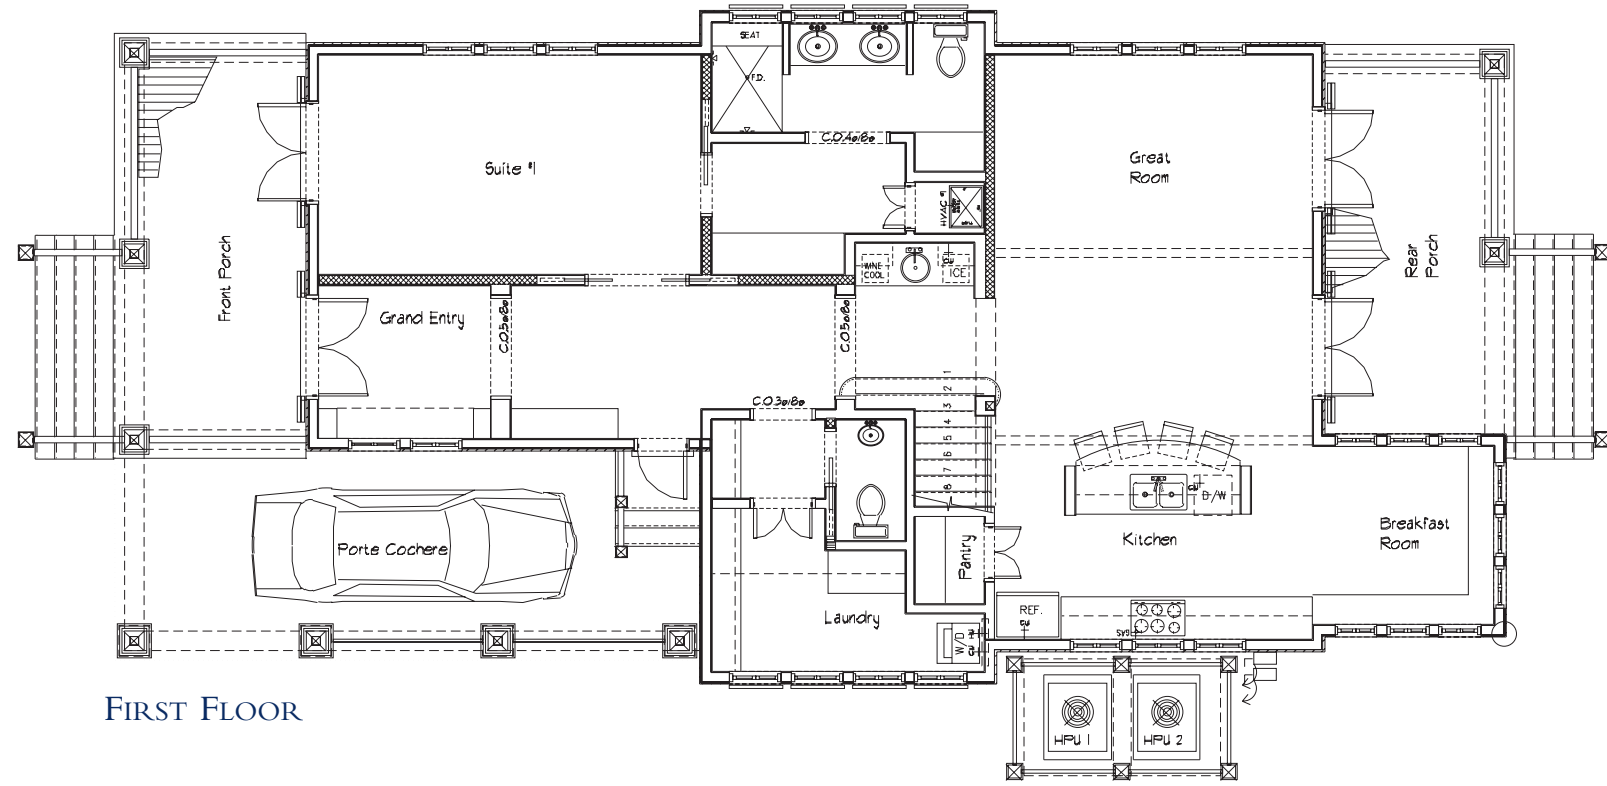

LOT 3 In WaterColor

FIRST FLOOR

SECOND FLOOR

FRONT BUILDING ELEVATION

REAR BUILDING ELEVATION

Built by CURACAO LUXURY HOMES
 Designed by MASSEY-LEDO
 Offered by THE GEMONO GROUP, LLC

CURACAO
 LUXURY HOMES LLC