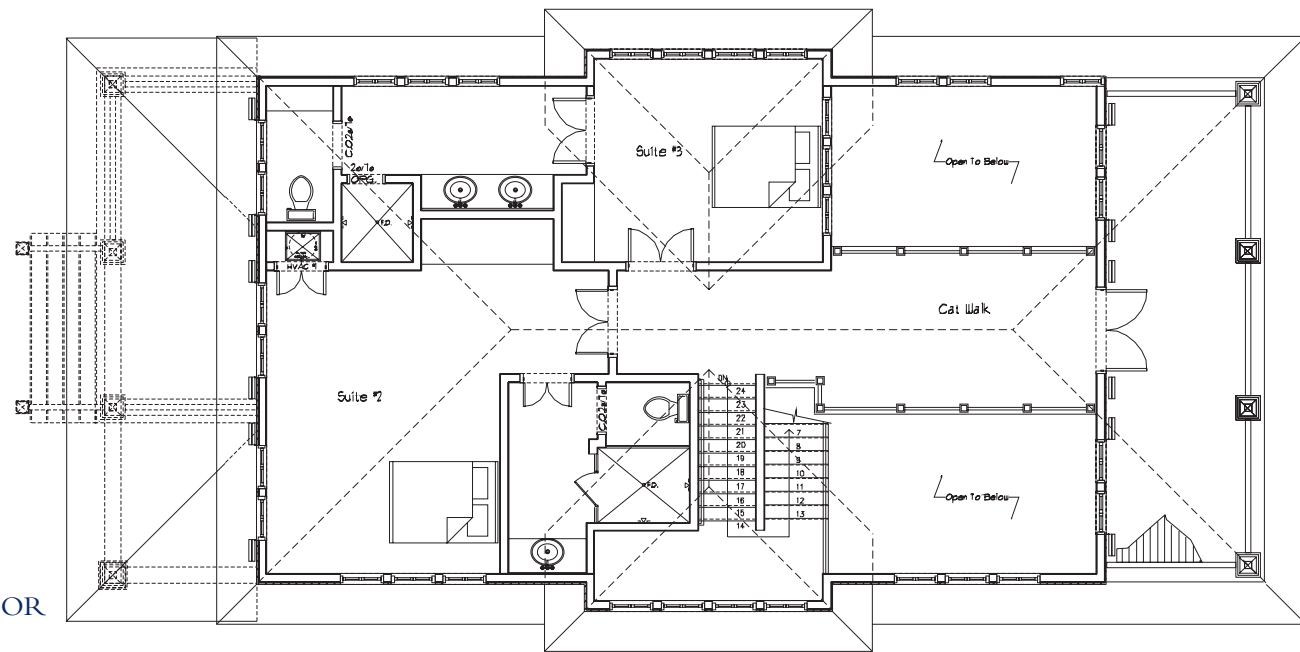

LOT 3 In WaterColor

FIRST FLOOR

SECOND FLOOR

FRONT BUILDING ELEVATION

REAR BUILDING ELEVATION

Built by CURACAO LUXURY HOMES
 Designed by MASSEY-LEDO
 Offered by THE GEMONO GROUP, LLC

CURACAO
 LUXURY HOMES LLC