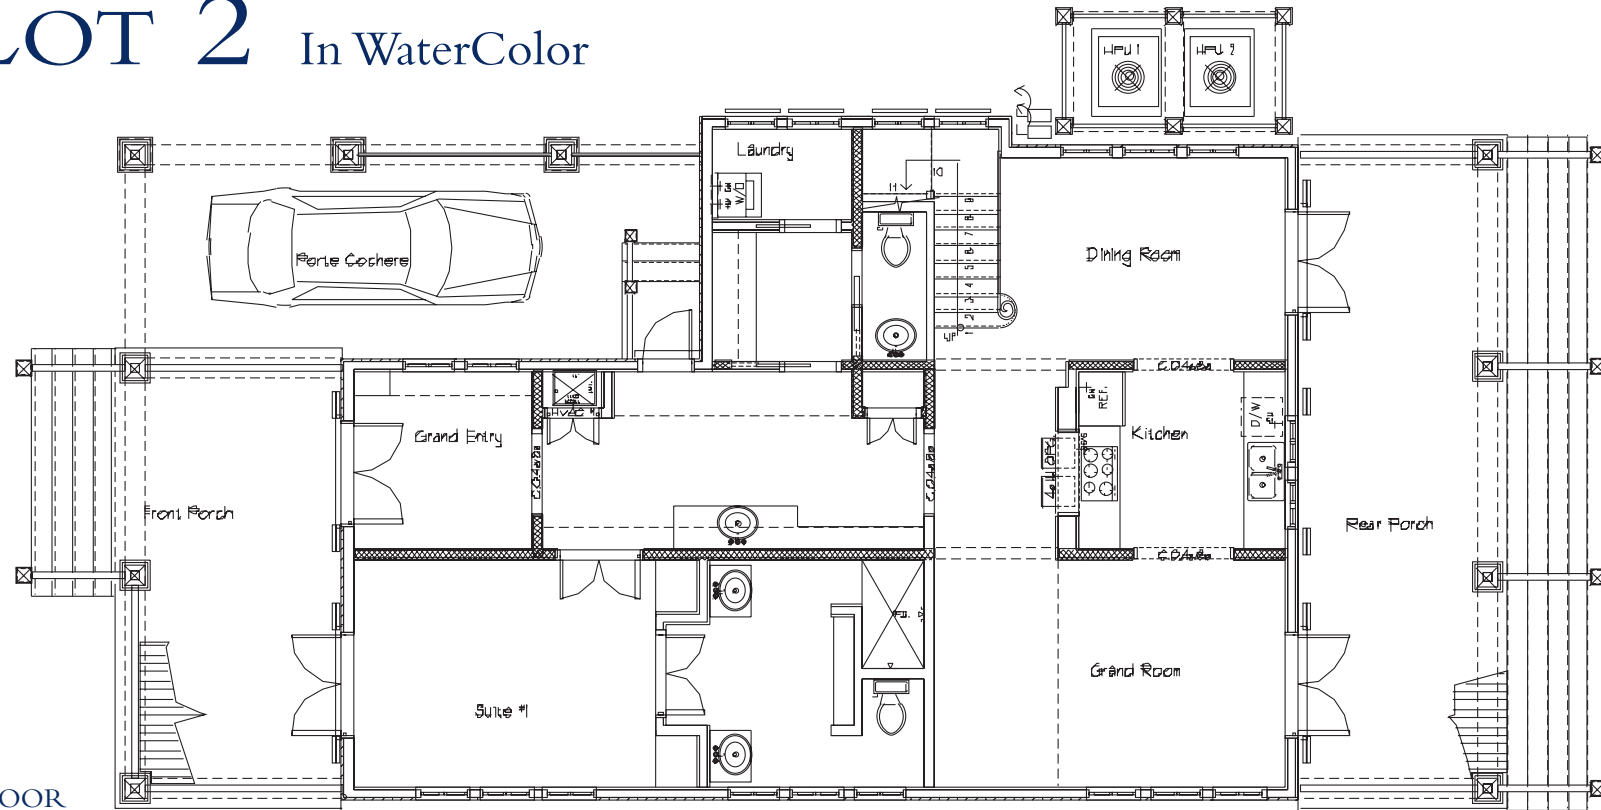

# LOT 2 In WaterColor

FIRST FLOOR

SECOND FLOOR

FRONT BUILDING ELEVATION

REAR BUILDING ELEVATION

Built by CURACAO LUXURY HOMES  
 Designed by MASSEY-LEDO  
 Offered by THE GEMONO GROUP, LLC

**CURACAO**  
 LUXURY HOMES LLC